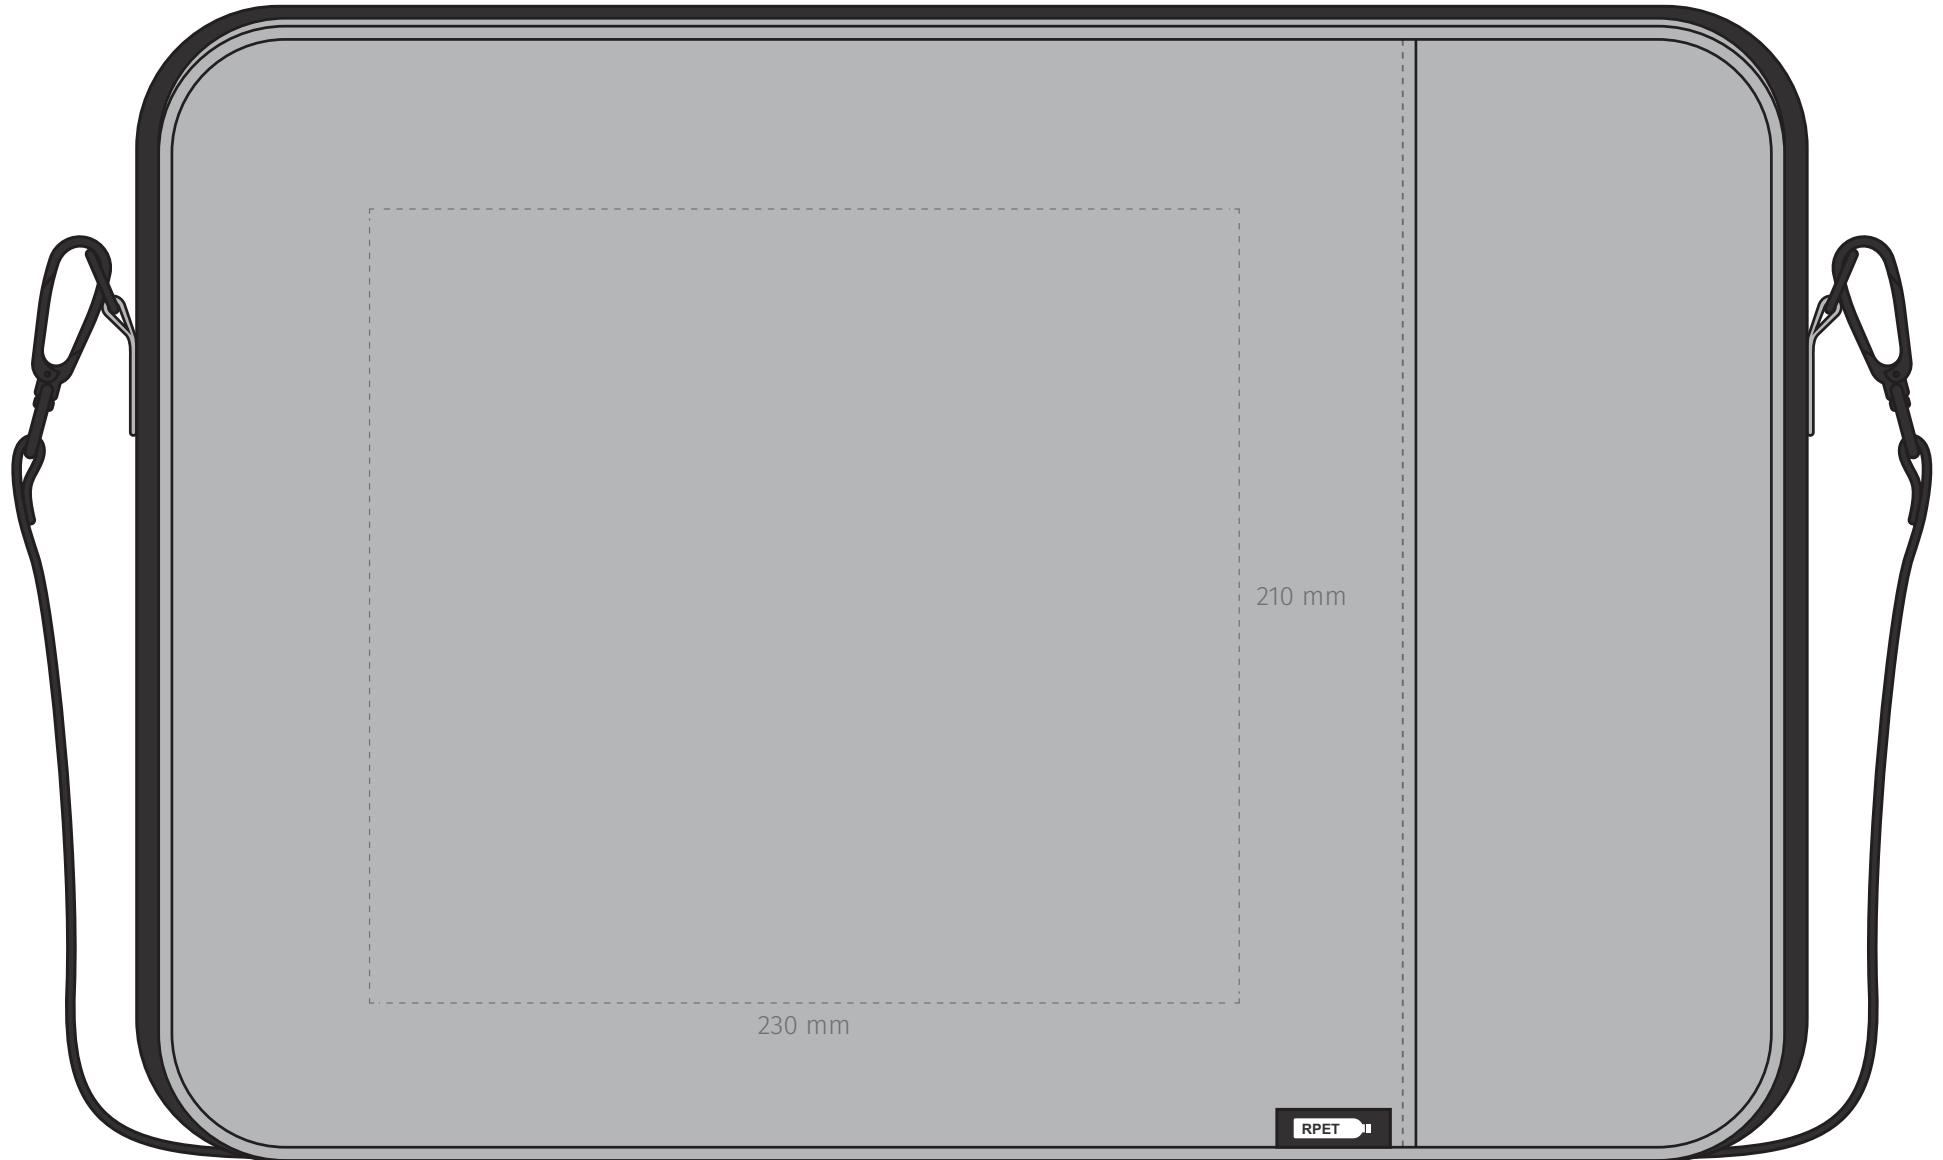

TEMPLATE:

■ LAPTOP BAG

Item shown at 50% actual size when viewed on A4 paper

BRANDING - Screen (One colour only)

Max branding area 230 x 210mm

TEMPLATE:

■ LAPTOP BAG

Item shown at 20% actual size when viewed on A4 paper

BRANDING - Screenprint - Carry Strap

Max branding area 300 x 30mm

TEMPLATE:

■ LAPTOP BAG

Item shown at 50% actual size when viewed on A4 paper

BRANDING - Supacolour

Max branding area 210 x 150mm (A5)