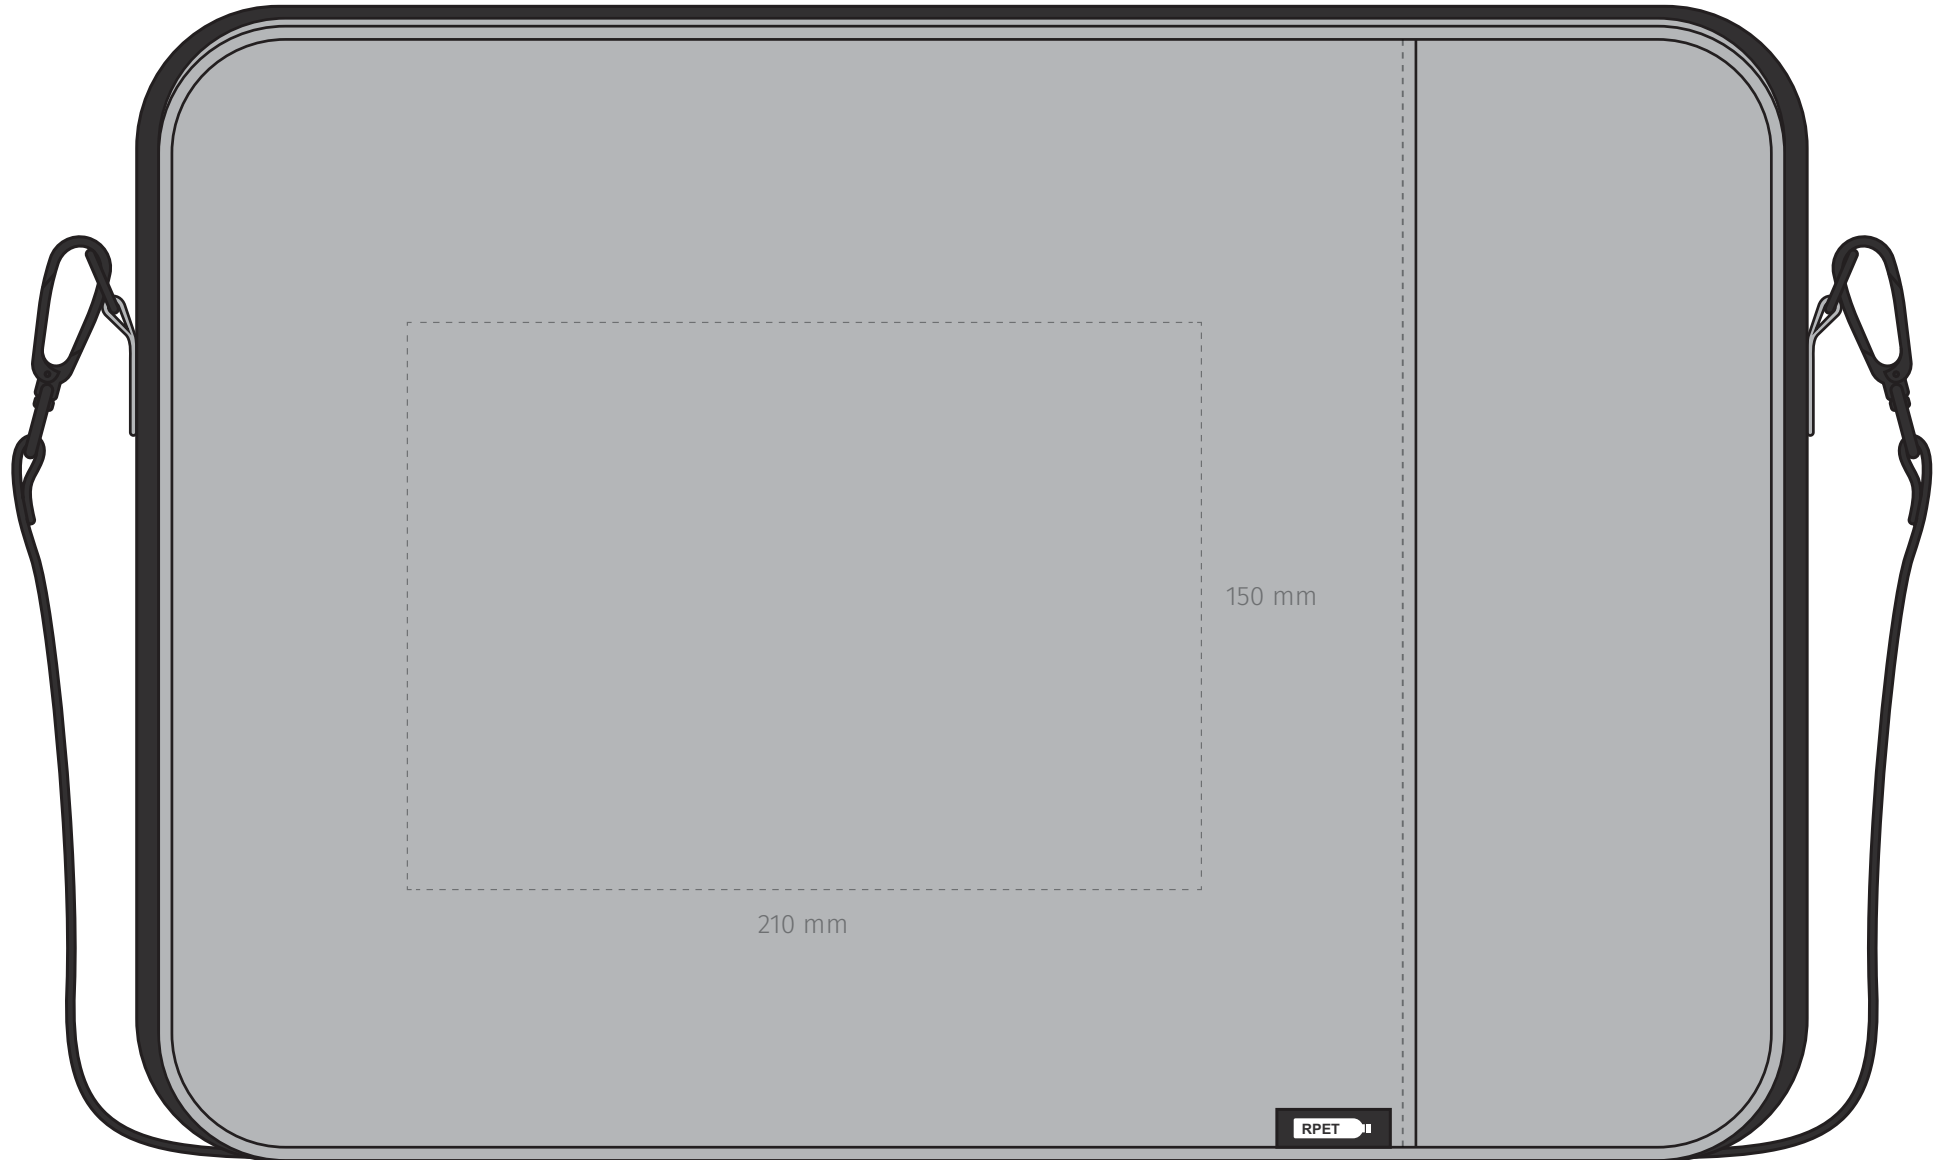

TEMPLATE:

■ LAPTOP BAG

Item shown at 50% actual size when viewed on A4 paper

BRANDING - Screen (One colour only)

Max branding area 230 x 210mm

TEMPLATE:

■ LAPTOP BAG

Item shown at 20% actual size when viewed on A4 paper

BRANDING - Screenprint - Carry Strap

Max branding area 300 x 30mm

TEMPLATE:

■ LAPTOP BAG

Item shown at 50% actual size when viewed on A4 paper

BRANDING - Supacolour

Max branding area 210 x 150mm (A5)